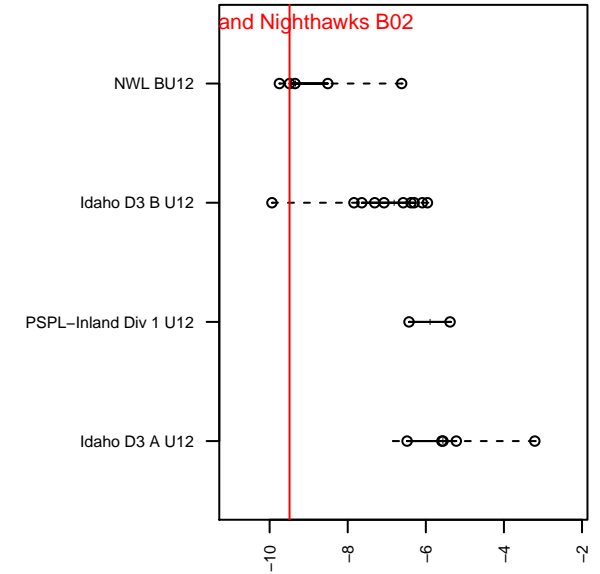

Lakeland Nighthawks B02

, ID
 B02 total strength=183
 attack=0.24 defense=0.06
 fall league = NWL BU12
 spr league = Spr NWL BU12
 notes= Mooney 2013, 2014

alt names used:
 BU12 LAKELAND NIGHTHAWKS-MOONEY
 LAKELAND NIGHTHAWKS SINGER

Venues played:
 2013 Spr NWL Division B U11
 2014 NWL BU12
 2014 Spr NWL BU12

Lakeland Nighthawks B02
 Dots are actual minus expected GF (blue circles) and GA (red triangles).
 Blue line is smoothed change in attack strength. Red is smoothed change in defense strength.

**attack and defense variance (black dot)
relative to other teams
and top 10 in region**

**attack and defense rating
relative to others at age
and all opponents in last 13 months**

Performance relative to 13 month average