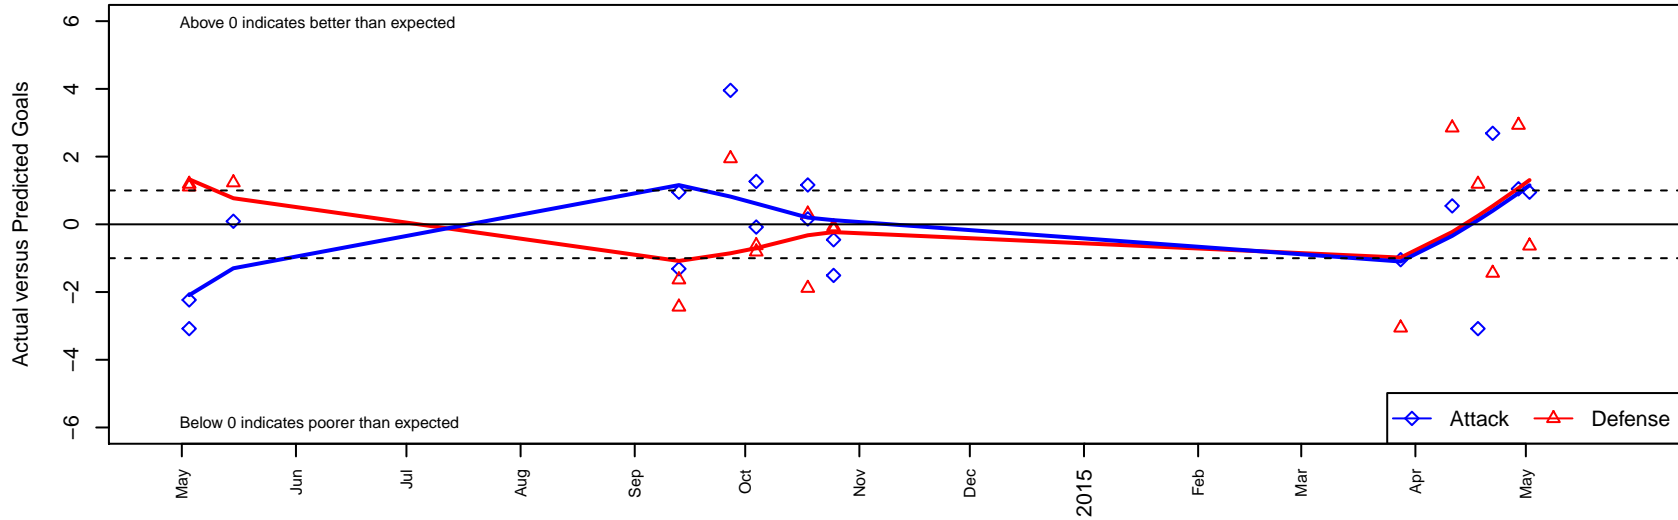

Lakeland Nighthawks B02

, ID
 B02 total strength=183
 attack=0.24 defense=0.06
 fall league = NWL BU12
 spr league = Spr NWL BU12
 notes= Mooney 2013, 2014

alt names used:
 BU12 LAKELAND NIGHTHAWKS-MOONEY
 LAKELAND NIGHTHAWKS SINGER

Venues played:
 2013 Spr NWL Division B U11
 2014 NWL BU12
 2014 Spr NWL BU12

Lakeland Nighthawks B02
 Dots are actual minus expected GF (blue circles) and GA (red triangles).
 Blue line is smoothed change in attack strength. Red is smoothed change in defense strength.

**attack and defense variance (black dot)
relative to other teams
and top 10 in region**

**attack and defense rating
relative to others at age
and all opponents in last 13 months**

Performance relative to 13 month average